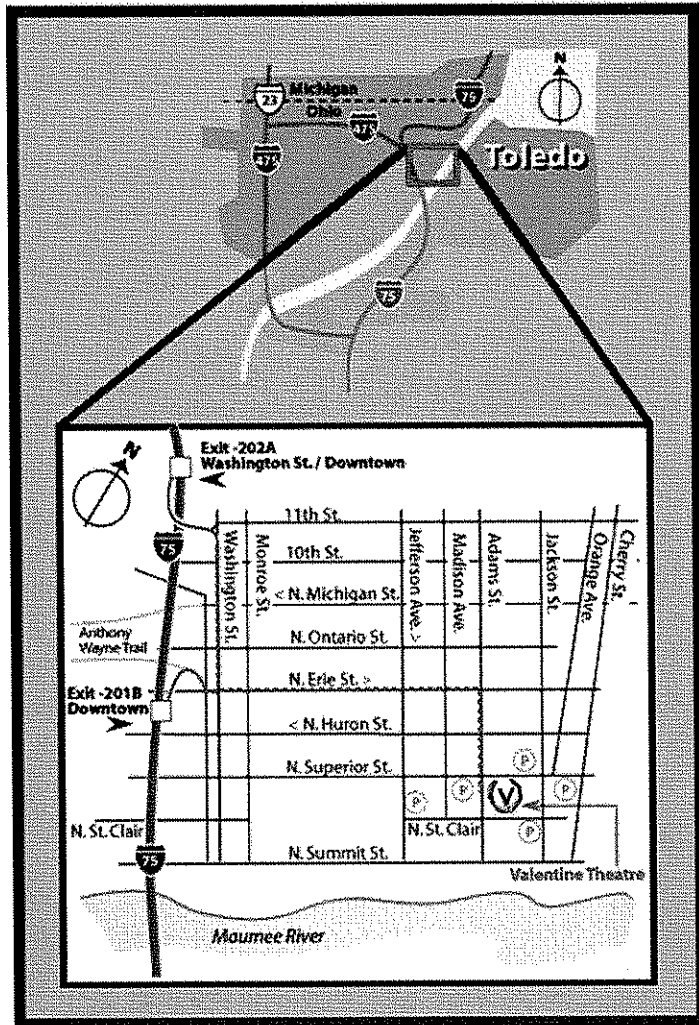

LOCATION
VALENTINE
THEATER

Follow us on: Facebook