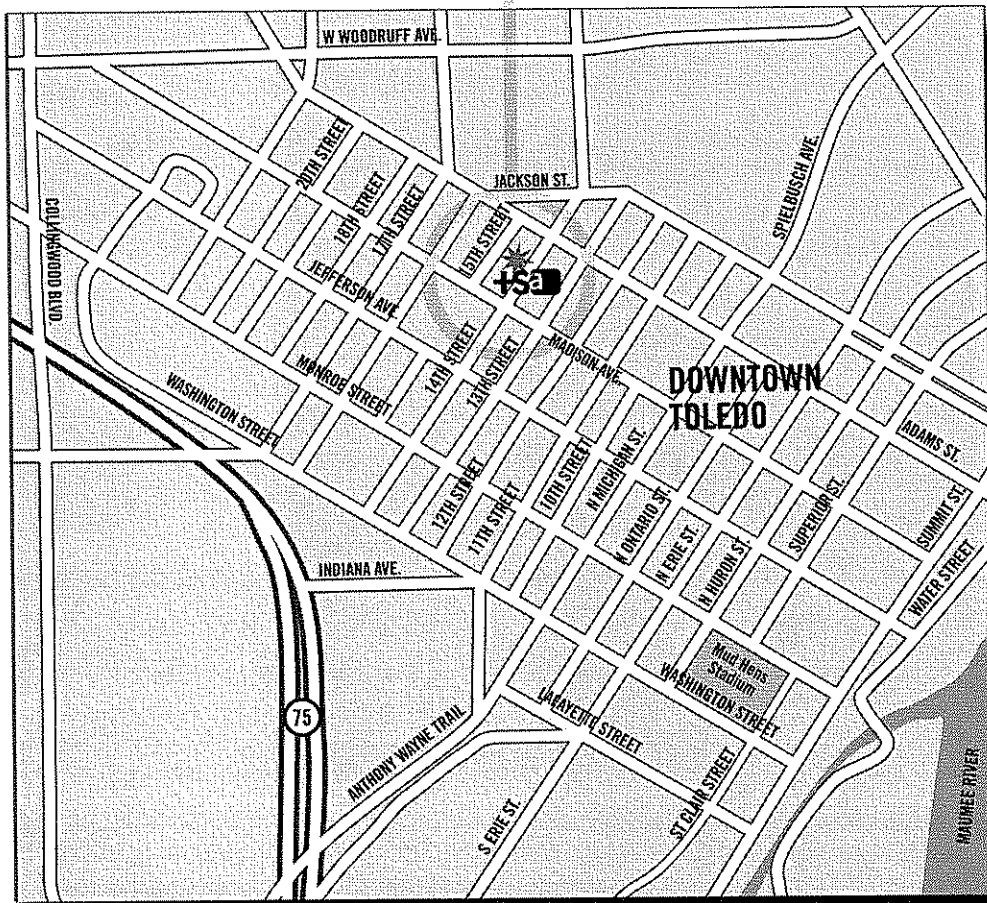

1. from North I-75
2. •Take exit number 202A- towards WASHINGTON ST/DOWNTOWN.
   - •Turn SLIGHT LEFT onto 11th.
   - •Turn LEFT onto Adams ST.

1. From South I-75
2. •Take exit number 201B- towards DOWNTOWN.
   - •Merge onto ANTHONY WAYNE TRAIL.
   - •Turn SLIGHT LEFT onto ERIE ST.
   - •Turn LEFT onto Adams ST.